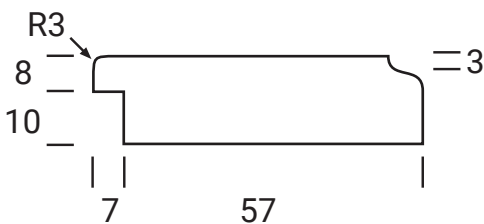

ROSEDALE

Bronze Series

Frame Only Door

Door
Min H = 50mm Min W = 50mm

Tall Door

Lattice Door
4, 6, 8 or 10 lites

Edge Profile

Max door H = 2400mm

Glass Door Profile

Drawer Bank
Min H = 50mm

Individual Drawers
Min H = 50mm