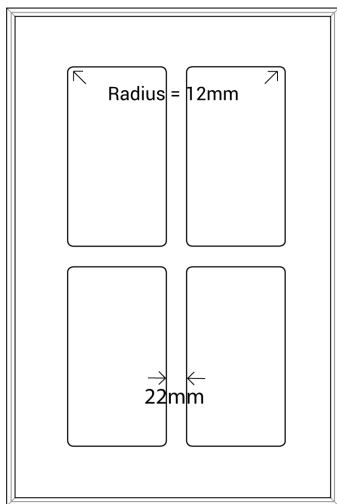

ROSEDALE

Bronze Series

Frame Only Door

Door
Min H = 50mm Min W = 50mm

Tall Door

Lattice Door
4, 6, 8 or 10 lites

Edge Profile

Max door H = 2400mm

Glass Door Profile

Drawer Bank
Min H = 50mm

Individual Drawers
Min H = 50mm