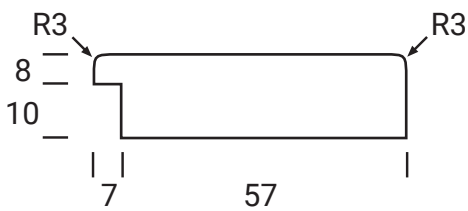

STIRLING

Silver Series

Frame Only Door

Door

Min H = 100mm Min W = 100mm

Tall Door

Max door H = 2400mm

Lattice Door

4, 6, 8 or 10 lites

Edge Profile

Glass Door Profile

Drawer Bank

Min H = 100mm

Individual Drawers

Min H = 100mm

Not available in Gloss