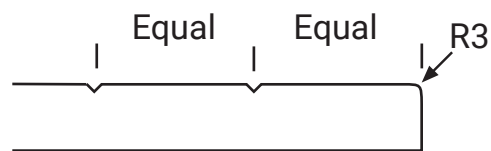

4, 6, 8 or 10 lites

Edge Profile

Glass Door Profile

Drawer Bank

Min H = 100mm

Individual Drawers

Min H = 100mm

Not available in Gloss