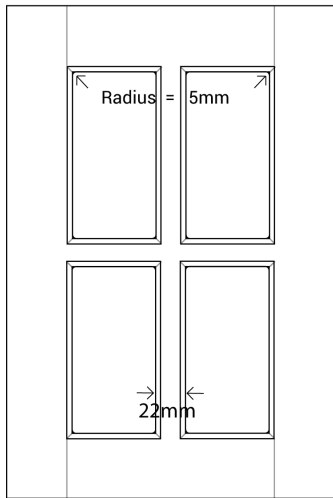

Frame Only Door

Door

Min W = 158mm Min H = 158mm

Tall Door

Tall Door

Lattice Door

4, 6, 8 or 10 lites

Edge Profile

Max door H = 2400mm
 Min H with rail = 500mm
 Compulsory rail over 1550mm

Glass Door Profile

Drawer Bank

Min H = 102mm

Individual Drawers

Min H = 158mm

Split Rail Drawers

Min H = 133mm