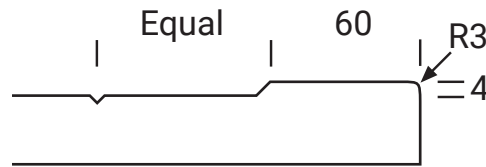

Frame Only Door

Door

Min W = 158mm Min H = 158mm

Tall Door

Tall Door

Lattice Door

4, 6, 8 or 10 lites

Edge Profile

Max door H = 2400mm
 Min H with rail = 500mm
 Compulsory rail over 1550mm

Glass Door Profile

Drawer Bank

Min H = 102mm

Individual Drawers

Min H = 158mm

Split Rail Drawers

Min H = 133mm