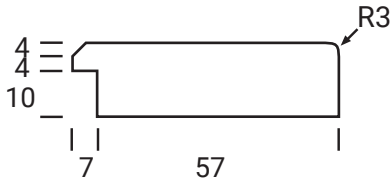

Frame Only Door

Door

Min W = 158mm Min H = 158mm

Tall Door

Tall Door

Lattice Door

4, 6, 8 or 10 lites

Edge Profile

Max door H = 2400mm
 Min H with rail = 500mm
 Compulsory rail over 1550mm

Glass Door Profile

Drawer Bank

Min H = 102mm

Individual Drawers

Min H = 158mm

Split Rail Drawers

Min H = 133mm