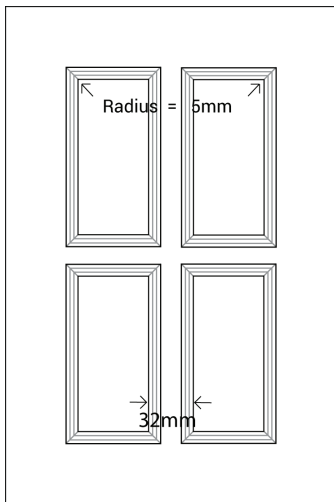

ASHTON

Platinum Series

Frame Only Door

Door
Min H = 158mm Min W = 158mm

Tall Door

Tall Door

Lattice Door
4, 6, 8 or 10 lites

Max door H = 2400mm
Min H with rail = 500mm
Compulsory rail over 1550mm

Glass Door Profile

Drawer Bank
Min H = 102mm

Individual Drawers
Min H = 158mm

Split Rail Drawers
Min H = 133mm

Not available in Gloss