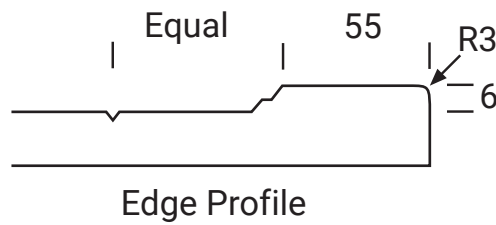

ASHTON

Platinum Series

Frame Only Door

Door
Min H = 158mm Min W = 158mm

Tall Door

Tall Door

Lattice Door
4, 6, 8 or 10 lites

Max door H = 2400mm
Min H with rail = 500mm
Compulsory rail over 1550mm

Glass Door Profile

Drawer Bank
Min H = 102mm

Individual Drawers
Min H = 158mm

Split Rail Drawers
Min H = 133mm

Not available in Gloss