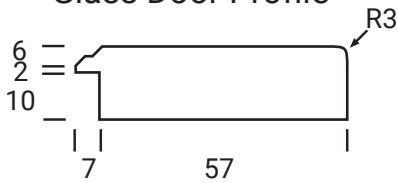

ASHTON

Platinum Series

Frame Only Door

Door
Min H = 158mm Min W = 158mm

Tall Door

Tall Door

Lattice Door
4, 6, 8 or 10 lites

Max door H = 2400mm
Min H with rail = 500mm
Compulsory rail over 1550mm

Glass Door Profile

Drawer Bank
Min H = 102mm

Individual Drawers
Min H = 158mm

Split Rail Drawers
Min H = 133mm

Not available in Gloss