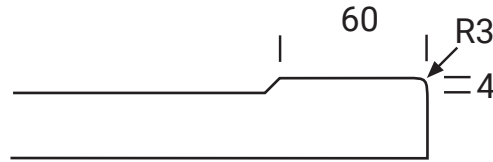

BAINBRIDGE

Platinum Series

Frame Only Door

Door
Min W = 158mm Min H = 158mm

Tall Door

Tall Door

Lattice Door
4, 6, 8 or 10 lites

Edge Profile

Max door H = 2400mm
Min H with rail = 500mm
Compulsory rail over 1550mm

Glass Door Profile

Drawer Bank
Min H = 102mm

Individual Drawers
Min H = 158mm

Split Rail Drawers
Min H = 133mm

Not available in Gloss