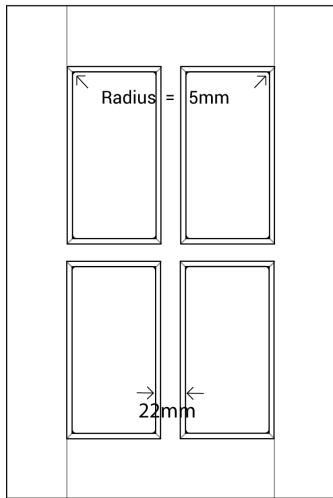

BAINBRIDGE

Platinum Series

Frame Only Door

Door
Min W = 158mm Min H = 158mm

Tall Door

Tall Door

Lattice Door
4, 6, 8 or 10 lites

Edge Profile

Max door H = 2400mm
Min H with rail = 500mm
Compulsory rail over 1550mm

Glass Door Profile

Drawer Bank
Min H = 102mm

Individual Drawers
Min H = 158mm

Split Rail Drawers
Min H = 133mm

Not available in Gloss