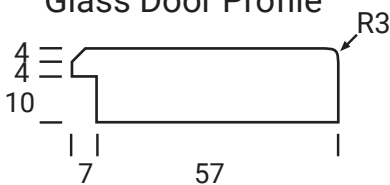

BAINBRIDGE

Platinum Series

Frame Only Door

Door
Min W = 158mm Min H = 158mm

Tall Door

Tall Door

Lattice Door
4, 6, 8 or 10 lites

Edge Profile

Max door H = 2400mm
Min H with rail = 500mm
Compulsory rail over 1550mm

Glass Door Profile

Drawer Bank
Min H = 102mm

Individual Drawers
Min H = 158mm

Split Rail Drawers
Min H = 133mm

Not available in Gloss