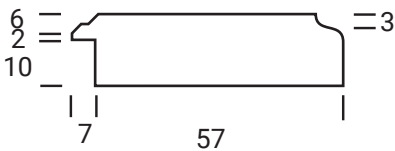

CARLISLE

Platinum Series

Frame Only Door

Door

Min H = 158mm Min W = 158mm

Tall Door

Tall Door

Lattice Door

4, 6, 8 or 10 lites

Edge Profile

Max door H = 2400mm
Min H with rail = 500mm
Compulsory rail over 1550mm

Glass Door Profile

Drawer Bank

Min H = 102mm

Individual Drawers

Min H = 158mm