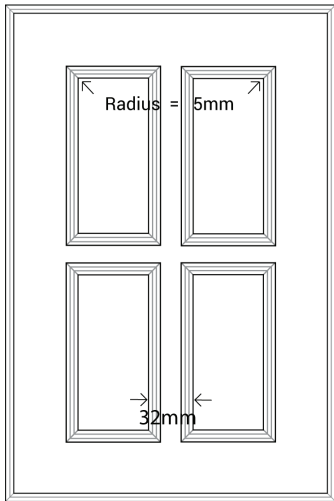

CARLISLE

Platinum Series

Frame Only Door

Door

Min H = 158mm Min W = 158mm

Tall Door

Tall Door

Lattice Door

4, 6, 8 or 10 lites

Edge Profile

Max door H = 2400mm
Min H with rail = 500mm
Compulsory rail over 1550mm

Glass Door Profile

Drawer Bank

Min H = 102mm

Individual Drawers

Min H = 158mm

Split Rail Drawers

Min H = 133mm

Not available in Gloss