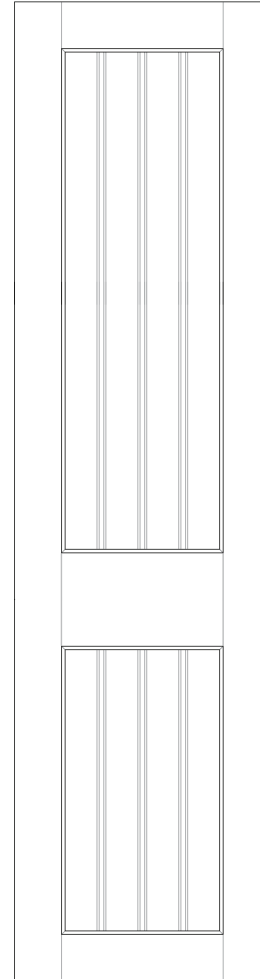

# CHATEAU

Platinum Series

Frame Only Door

Door  
Min H = 158mm Min W = 158mm

Edge Profile

Tall Door

Tall Door

↑  
a  
↓  
b  
↓

Max door H = 2400mm  
Min H with rail = 500mm  
Compulsory rail over 1550mm

Lattice Door  
4, 6, 8 or 10 lites

Glass Door Profile

Drawer Bank  
Min H = 102mm

Individual Drawers  
Min H = 158mm

Split Rail Drawers  
Min H = 133mm