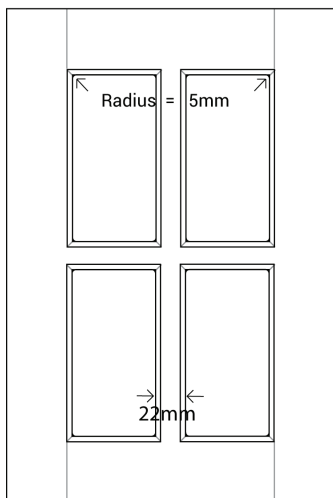

# CHATEAU

Platinum Series

Frame Only Door

Door  
Min H = 158mm Min W = 158mm

Edge Profile

Tall Door

Tall Door

↑  
a  
↓  
b  
↓

Max door H = 2400mm  
Min H with rail = 500mm  
Compulsory rail over 1550mm

Lattice Door  
4, 6, 8 or 10 lites

Glass Door Profile

Drawer Bank  
Min H = 102mm

Individual Drawers  
Min H = 158mm

Split Rail Drawers  
Min H = 133mm