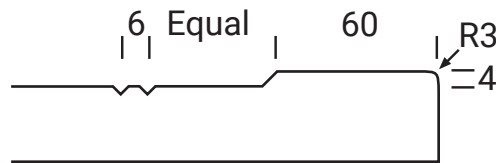

# CHATEAU

Platinum Series

Frame Only Door

Door  
Min H = 158mm Min W = 158mm

Edge Profile

Tall Door

Tall Door

↑  
a  
↓  
b  
↓

Max door H = 2400mm  
Min H with rail = 500mm  
Compulsory rail over 1550mm

Lattice Door  
4, 6, 8 or 10 lites

Glass Door Profile

Drawer Bank  
Min H = 102mm

Individual Drawers  
Min H = 158mm

Split Rail Drawers  
Min H = 133mm