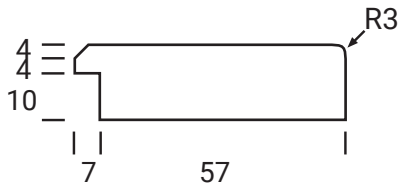

# CHATEAU

Platinum Series

Frame Only Door

Door  
Min H = 158mm Min W = 158mm

Edge Profile

Tall Door

Tall Door

↑  
a  
↓  
b  
↓

Max door H = 2400mm  
Min H with rail = 500mm  
Compulsory rail over 1550mm

Lattice Door  
4, 6, 8 or 10 lites

Glass Door Profile

Drawer Bank  
Min H = 102mm

Individual Drawers  
Min H = 158mm

Split Rail Drawers  
Min H = 133mm