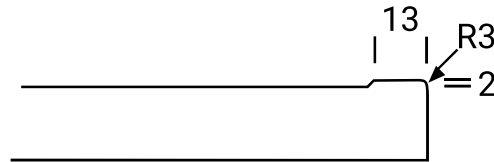

CROYDON

Platinum Series

Frame Only Door

Door

Min H = 100mm Min W = 100mm

Tall Door

Max door H = 2400mm

Lattice Door

4, 6, 8 or 10 lites

Edge Profile

Glass Door Profile

Drawer Bank

Min H = 100mm

Individual Drawers

Min H = 100mm