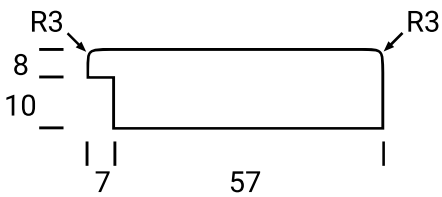

CROYDON

Platinum Series

Frame Only Door

Door

Min H = 100mm Min W = 100mm

Tall Door

Max door H = 2400mm

Lattice Door

4, 6, 8 or 10 lites

Edge Profile

Glass Door Profile

Drawer Bank

Min H = 100mm

Individual Drawers

Min H = 100mm