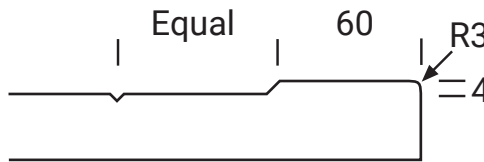

DERWENT ARCH

Platinum Series

Frame Only Door

Door
Min H = 227mm Min W = 158mm

Tall Door

Tall Door

Lattice Door
4, 6, 8 or 10 lites

Edge Profile

Max door H = 2400mm
Min H with rail = 500mm
Compulsory rail over 1550mm

Glass Door Profile

Drawer Bank
Min H = 163mm

Individual Drawers
Min H = 227mm

Split Rail Drawers
Min H = 194mm

Not available in Gloss