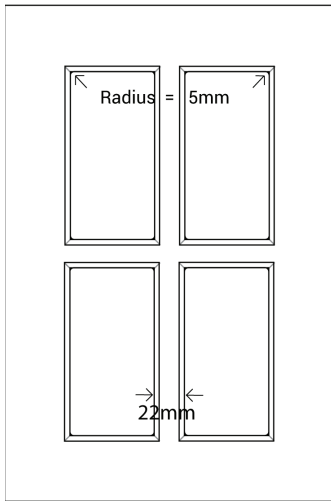

DERWENT ARCH

Platinum Series

Frame Only Door

Door
Min H = 227mm Min W = 158mm

Tall Door

Tall Door

Lattice Door
4, 6, 8 or 10 lites

Edge Profile

Max door H = 2400mm
Min H with rail = 500mm
Compulsory rail over 1550mm

Glass Door Profile

Drawer Bank
Min H = 163mm

Individual Drawers
Min H = 227mm

Split Rail Drawers
Min H = 194mm

Not available in Gloss