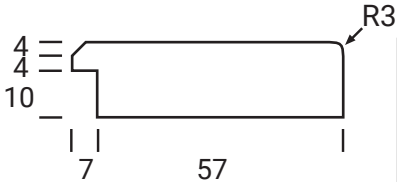

DERWENT ARCH

Platinum Series

Frame Only Door

Door
Min H = 227mm Min W = 158mm

Tall Door

Tall Door

Lattice Door
4, 6, 8 or 10 lites

Edge Profile

Max door H = 2400mm
Min H with rail = 500mm
Compulsory rail over 1550mm

Glass Door Profile

Drawer Bank
Min H = 163mm

Individual Drawers
Min H = 227mm

Split Rail Drawers
Min H = 194mm

Not available in Gloss