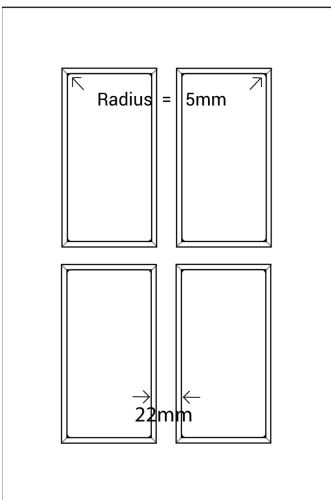

DERWENT

Platinum Series

Frame Only Door

Door
Min H = 158mm Min W = 158mm

Tall Door

Tall Door

Lattice Door
4, 6, 8 or 10 lites

Max door H = 2400mm
Min H with rail = 500mm
Compulsory rail over 1550mm

Glass Door Profile

Drawer Bank
Min H = 102mm

Individual Drawers
Min H = 158mm

Split Rail Drawers
Min H = 133mm

Not available in Gloss