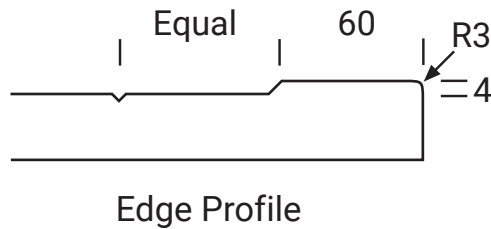

DERWENT

Platinum Series

Frame Only Door

Door
Min H = 158mm Min W = 158mm

Tall Door

Tall Door

Lattice Door
4, 6, 8 or 10 lites

Max door H = 2400mm
Min H with rail = 500mm
Compulsory rail over 1550mm

Glass Door Profile

Drawer Bank
Min H = 102mm

Individual Drawers
Min H = 158mm

Split Rail Drawers
Min H = 133mm

Not available in Gloss