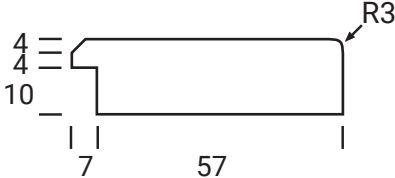

DERWENT

Platinum Series

Frame Only Door

Door
Min H = 158mm Min W = 158mm

Tall Door

Tall Door

Lattice Door
4, 6, 8 or 10 lites

Max door H = 2400mm
Min H with rail = 500mm
Compulsory rail over 1550mm

Glass Door Profile

Drawer Bank
Min H = 102mm

Individual Drawers
Min H = 158mm

Split Rail Drawers
Min H = 133mm

Not available in Gloss