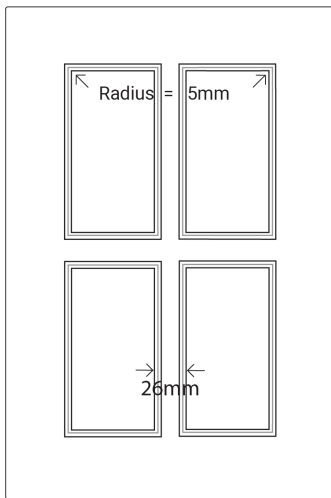

Frame Only Door

Door  
Min H = 190mm Min W = 190mm

Tall Door

Tall Door

Lattice Door  
4, 6, 8 or 10 lites

Edge Profile

Max door H = 2400mm  
Min H with rail = 500mm

Glass Door Profile

Drawer Bank  
Min H = 100mm

Individual Drawers  
Min H = 190mm

Split Rail Drawers  
Min H = 160mm