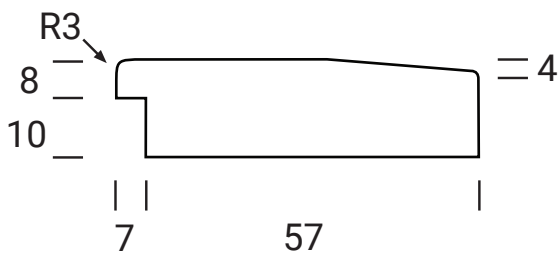

FOXHILL

Bronze Series

Frame Only Door

Door

Min H = 80mm Min W = 80mm

Tall Door

Max door H = 2400mm

Lattice Door

4, 6, 8 or 10 lites

Edge Profile

Glass Door Profile

Drawer Bank

Min H = 80mm

Individual Drawers

Min H = 80mm