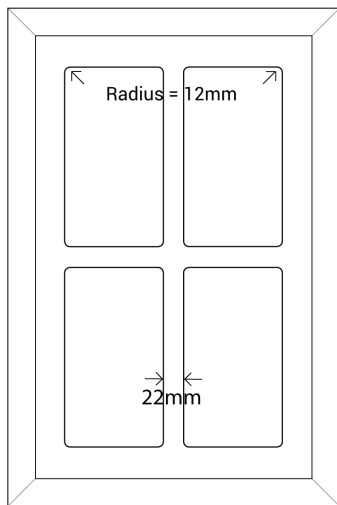

FOXHILL

Bronze Series

Frame Only Door

Door

Min H = 80mm Min W = 80mm

Tall Door

Max door H = 2400mm

Lattice Door

4, 6, 8 or 10 lites

Edge Profile

Glass Door Profile

Drawer Bank

Min H = 80mm

Individual Drawers

Min H = 80mm