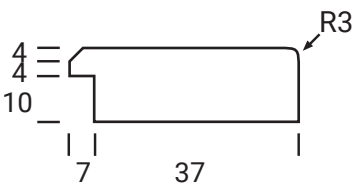

## Platinum Series

Frame Only Door

Door

Min H = 100mm Min W = 100mm

Tall Door

Tall Door

Lattice Door

4, 6, 8 or 10 lites

Edge Profile

Max door H = 2400mm  
Min H with rail = 500mm  
Compulsory rail over 1550mm

Glass Door Profile

Drawer Bank

Min H = 100mm

Individual Drawers

Min H = 100mm

Split Rail Drawers