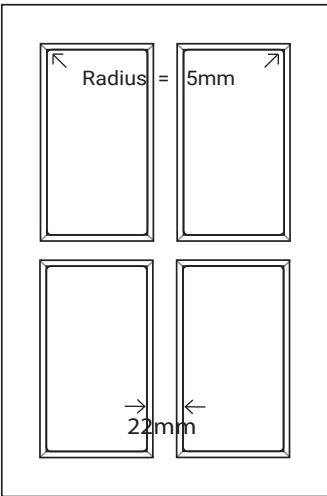

## Platinum Series

Frame Only Door

Door

Min H = 100mm Min W = 100mm

Tall Door

Tall Door

Lattice Door

4, 6, 8 or 10 lites

Edge Profile

Max door H = 2400mm  
Min H with rail = 500mm  
Compulsory rail over 1550mm

Glass Door Profile

Drawer Bank

Min H = 100mm

Individual Drawers

Min H = 100mm

Split Rail Drawers

Min H = 100mm