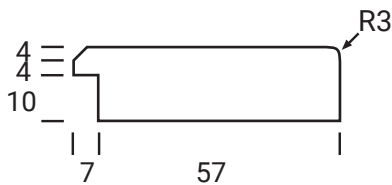

KENDAL ARCH

Platinum Series

Frame Only Door

Door
Min W = 227mm Min H = 158mm

Tall Door

Tall Door

Lattice Door
4, 6, 8 or 10 lites

Edge Profile

Max door H = 2400mm
Min H with rail = 500mm
Compulsory rail over 1550mm

Glass Door Profile

Drawer Bank
Min H = 163mm

Individual Drawers
Min H = 227mm

Split Rail Drawers
Min H = 194mm

Not available in Gloss