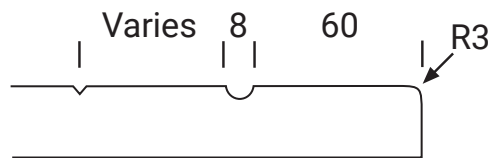

Frame Only Door

Door  
Min H = 150mm Min W = 150mm

Tall Door

Tall Door

Lattice Door  
4, 6, 8 or 10 lites

Edge Profile

Max door H = 2400mm  
Min H with rail = 500mm

Glass Door Profile