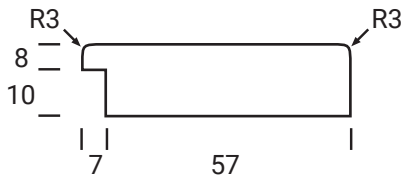

Frame Only Door

Door  
Min H = 150mm Min W = 150mm

Tall Door

Tall Door

Lattice Door  
4, 6, 8 or 10 lites

Edge Profile

Max door H = 2400mm  
Min H with rail = 500mm

Glass Door Profile