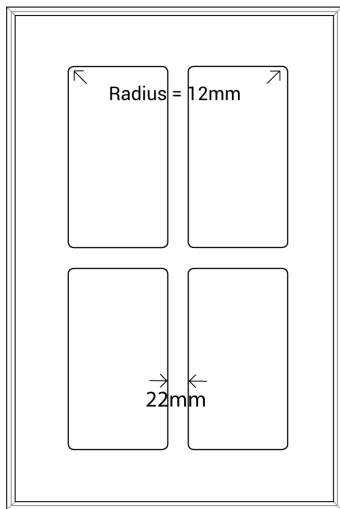

# LANGSDALE

Gold Series

Frame Only Door

Door

Min H = 150mm Min W = 150mm

Tall Door

Tall Door

Lattice Door

4, 6, 8 or 10 lites

Edge Profile

Max door H = 2400mm  
Min H with rail = 500mm

Glass Door Profile

Drawer Bank

Min H = 100mm

Individual Drawers

Min H = 150mm

Split Rail Drawers

Min H = 120mm

Not available in Gloss