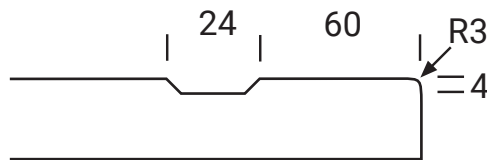

# LOCKHOLM

Gold Series

Frame Only Door

Door  
Min H = 190mm Min W = 190mm

Tall Door

Tall Door

Lattice Door  
4, 6, 8 or 10 lites

Edge Profile

Max door H = 2400mm  
Min H with rail = 500mm

Glass Door Profile

Drawer Bank  
Min H = 100mm

Individual Drawers  
Min H = 190mm

Split Rail Drawers  
Min H = 160mm

Not available in Gloss