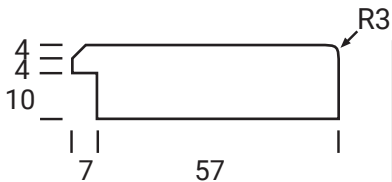

# LOCKHOLM

Gold Series

Frame Only Door

Door  
Min H = 190mm Min W = 190mm

Tall Door

Tall Door

Lattice Door  
4, 6, 8 or 10 lites

Edge Profile

Max door H = 2400mm  
Min H with rail = 500mm

Glass Door Profile

Drawer Bank  
Min H = 100mm

Individual Drawers  
Min H = 190mm

Split Rail Drawers  
Min H = 160mm

Not available in Gloss