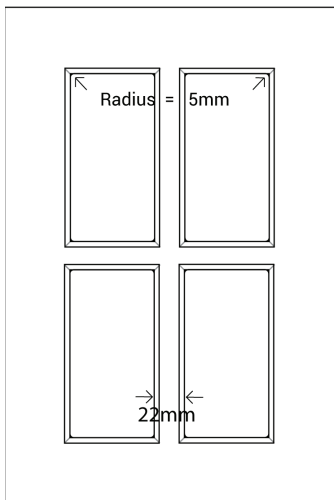

# LOCKHOLM

Gold Series

Frame Only Door

Door  
Min H = 190mm Min W = 190mm

Tall Door

Tall Door

Lattice Door  
4, 6, 8 or 10 lites

Edge Profile

Max door H = 2400mm  
Min H with rail = 500mm

Glass Door Profile

Drawer Bank  
Min H = 100mm

Individual Drawers  
Min H = 190mm

Split Rail Drawers  
Min H = 160mm

Not available in Gloss