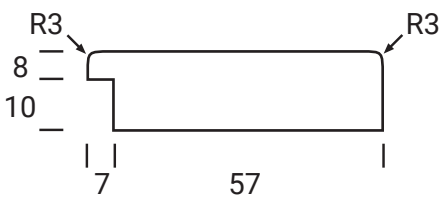

Frame Only Door

Door

Min H = 50mm Min W = 50mm

Tall Door

Max door H = 2400mm

Lattice Door

4, 6, 8 or 10 lites

Edge Profile

Glass Door Profile

Drawer Bank

Min H = 50mm

Individual Drawers

Min H = 50mm