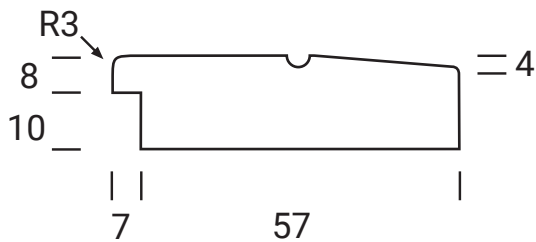

# MAIDSTONE

**Frame Only Door**

**Door**

Min H = 120mm Min W = 120mm

**Tall Door**

Max door H = 2400mm

**Lattice Door**

4, 6, 8 or 10 lites

**Edge Profile**

**Glass Door Profile**

**Drawer Bank**

Min H = 100mm

**Individual Drawers**

Min H = 120mm