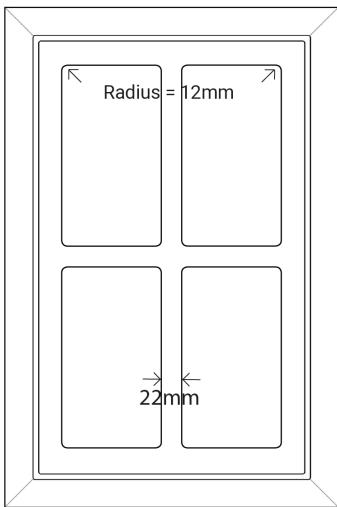

# MAIDSTONE

**Frame Only Door**

**Door**

Min H = 120mm Min W = 120mm

**Tall Door**

Max door H = 2400mm

**Lattice Door**

4, 6, 8 or 10 lites

**Edge Profile**

**Glass Door Profile**

**Drawer Bank**

Min H = 100mm

**Individual Drawers**

Min H = 120mm