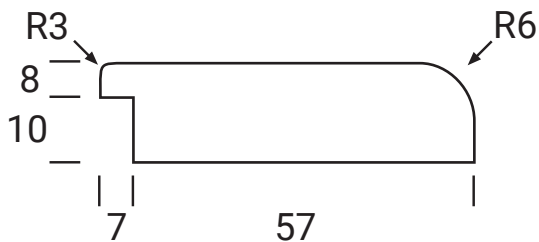

# MILLBURN

Bronze Series

Frame Only Door

Door  
Min H = 50mm Min W = 50mm

Tall Door

Max door H = 2400mm

Lattice Door  
4, 6, 8 or 10 lites

Edge Profile

Glass Door Profile

Drawer Bank  
Min H = 50mm

Individual Drawers  
Min H = 50mm