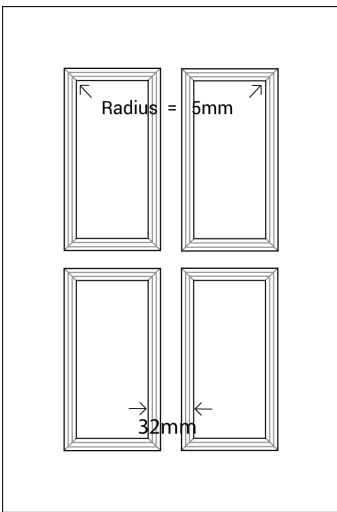

PENRITH

Platinum Series

Frame Only Door

Door
Min H = 158mm Min W = 158mm

Tall Door

Tall Door

Lattice Door
4, 6, 8 or 10 lites

Edge Profile

Max door H = 2400mm
Min H with rail = 500mm
Compulsory rail over 1550mm

Glass Door Profile

Drawer Bank
Min H = 102mm

Individual Drawers
Min H = 158mm

Split Rail Drawers
Min H = 133mm

Not available in Gloss