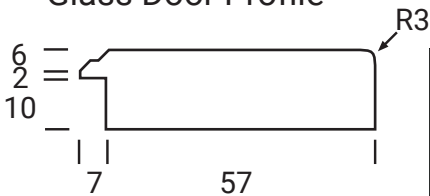

PENRITH

Platinum Series

Frame Only Door

Door
Min H = 158mm Min W = 158mm

Tall Door

Tall Door

Lattice Door
4, 6, 8 or 10 lites

Edge Profile

Max door H = 2400mm
Min H with rail = 500mm
Compulsory rail over 1550mm

Glass Door Profile

Drawer Bank
Min H = 102mm

Individual Drawers
Min H = 158mm

Split Rail Drawers
Min H = 133mm

Not available in Gloss