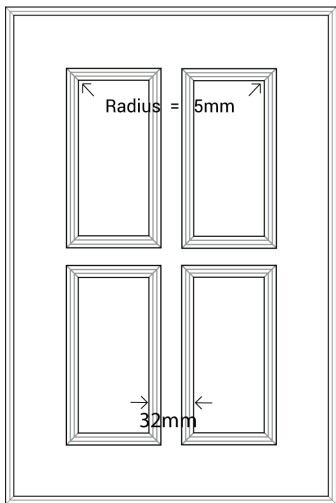

PRESTON

Platinum Series

Frame Only Door

Door

Min H = 158mm Min W = 158mm

Tall Door

Tall Door

Lattice Door

4, 6, 8 or 10 lites

Edge Profile

Max door H = 2400mm
 Min H with rail = 500mm
 Compulsory rail over 1550mm

Glass Door Profile

Drawer Bank

Min H = 102mm

Individual Drawers

Min H = 158mm

Split Rail Drawers

Min H = 133mm

Not available in Gloss