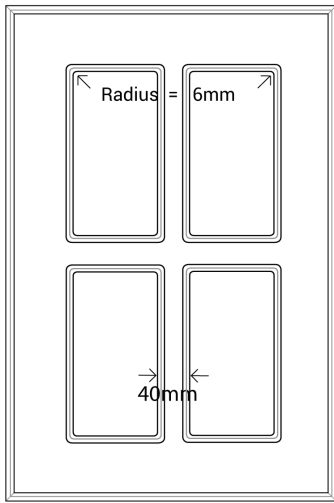

RAVENSTONE

Gold Series

Frame Only Door

Door
Min H = 190mm Min W = 190mm

Tall Door

Tall Door

Lattice Door
4, 6, 8 or 10 lites

Edge Profile

Max door H = 2400mm
Min H with rail = 500mm

Glass Door Profile

Drawer Bank
Min H = 100mm

Individual Drawers
Min H = 190mm

Split Rail Drawers
Min H = 160mm

Not available in Gloss