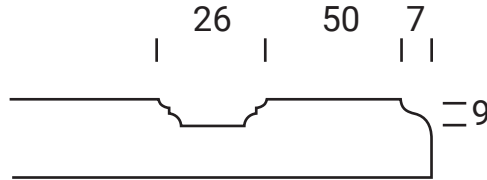

RAVENSTONE

Gold Series

Frame Only Door

Door
Min H = 190mm Min W = 190mm

Tall Door

Tall Door

Lattice Door
4, 6, 8 or 10 lites

Edge Profile

Max door H = 2400mm
Min H with rail = 500mm

Glass Door Profile

Drawer Bank
Min H = 100mm

Individual Drawers
Min H = 190mm

Split Rail Drawers
Min H = 160mm

Not available in Gloss