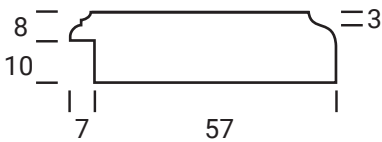

RAVENSTONE

Gold Series

Frame Only Door

Door
Min H = 190mm Min W = 190mm

Tall Door

Tall Door

Lattice Door
4, 6, 8 or 10 lites

Edge Profile

Max door H = 2400mm
Min H with rail = 500mm

Glass Door Profile

Drawer Bank
Min H = 100mm

Individual Drawers
Min H = 190mm

Split Rail Drawers
Min H = 160mm

Not available in Gloss