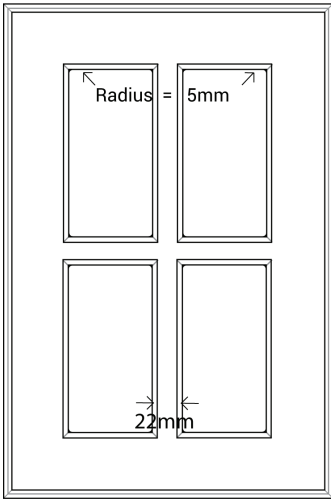

SUTTON

Platinum Series

Frame Only Door

Door
Min W = 158mm Min H = 158mm

Tall Door

Tall Door

Lattice Door
4, 6, 8 or 10 lites

Edge Profile

Max door H = 2400mm
Min H with rail = 500mm
Compulsory rail over 1550mm

Glass Door Profile

Drawer Bank
Min H = 102mm

Individual Drawers
Min H = 158mm

Split Rail Drawers
Min H = 133mm

Not available in Gloss