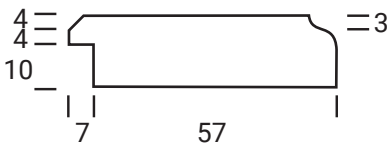

SUTTON

Platinum Series

Frame Only Door

Door
Min W = 158mm Min H = 158mm

Tall Door

Tall Door

Lattice Door
4, 6, 8 or 10 lites

Edge Profile

Max door H = 2400mm
Min H with rail = 500mm
Compulsory rail over 1550mm

Glass Door Profile

Drawer Bank
Min H = 102mm

Individual Drawers
Min H = 158mm

Split Rail Drawers
Min H = 133mm

Not available in Gloss