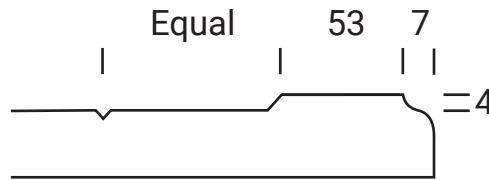

SUTTON

Platinum Series

Frame Only Door

Door
Min W = 158mm Min H = 158mm

Tall Door

Tall Door

Lattice Door
4, 6, 8 or 10 lites

Edge Profile

Max door H = 2400mm
Min H with rail = 500mm
Compulsory rail over 1550mm

Glass Door Profile

Drawer Bank
Min H = 102mm

Individual Drawers
Min H = 158mm

Split Rail Drawers
Min H = 133mm

Not available in Gloss