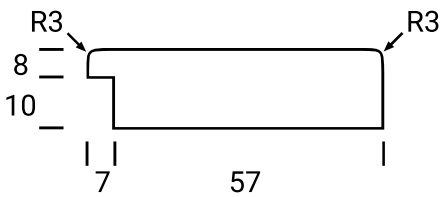

# TORBAY

Platinum Series

Frame Only Door

Door

Min H = 100mm Min W = 100mm

Tall Door

Max door H = 2400mm

Lattice Door

4, 6, 8 or 10 lites

Edge Profile

Glass Door Profile

Individual Drawers

Min H = 100mm

3D Door Image