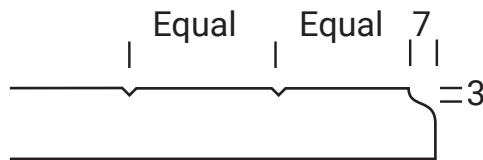

# TYBURN

Silver Series

Frame Only Door

Door

Min H = 100mm Min W = 100mm

Tall Door

Max door H = 2400mm

Lattice Door

4, 6, 8 or 10 lites

Edge Profile

Glass Door Profile

Drawer Bank

Min H = 100mm

Individual Drawers

Min H = 100mm