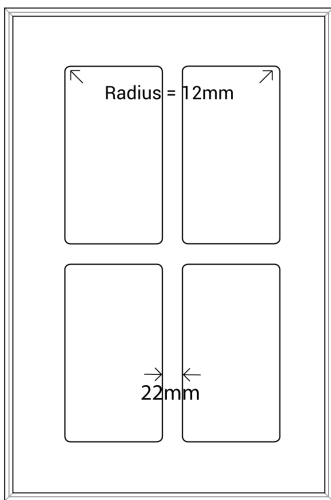

# TYBURN

Silver Series

Frame Only Door

Door

Min H = 100mm Min W = 100mm

Tall Door

Max door H = 2400mm

Lattice Door

4, 6, 8 or 10 lites

Edge Profile

Glass Door Profile

Drawer Bank

Min H = 100mm

Individual Drawers

Min H = 100mm