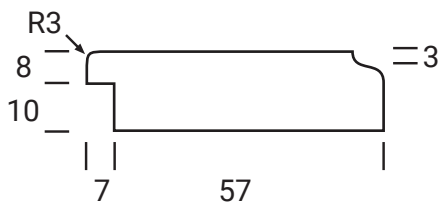

WAKEFIELD

Silver Series

Frame Only Door

Door
Min H = 150mm Min W = 150mm

Tall Door

Tall Door

Lattice Door
4, 6, 8 or 10 lites

Edge Profile

Max door H = 2400mm
Min H with rail = 500mm

Glass Door Profile

Drawer Bank
Min H = 100mm

Individual Drawers
Min H = 150mm

Split Rail Drawers
Min H = 120mm

Not available in Gloss