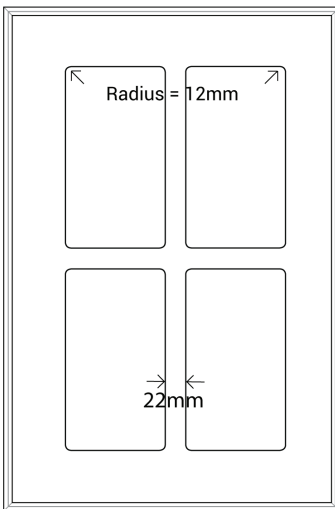

WAKEFIELD

Silver Series

Frame Only Door

Door
Min H = 150mm Min W = 150mm

Tall Door

Tall Door

Lattice Door
4, 6, 8 or 10 lites

Edge Profile

Max door H = 2400mm
Min H with rail = 500mm

Glass Door Profile

Drawer Bank
Min H = 100mm

Individual Drawers
Min H = 150mm

Split Rail Drawers
Min H = 120mm

Not available in Gloss