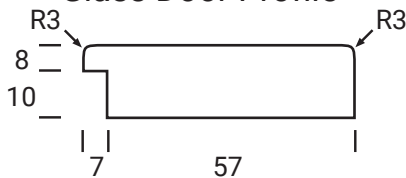

WAVERLEY

Silver Series

Frame Only Door

Door

Min H = 150mm Min W = 150mm

Tall Door

Tall Door

Lattice Door

4, 6, 8 or 10 lites

Edge Profile

Max door H = 2400mm
Min H with rail = 500mm

Glass Door Profile

Drawer Bank

Min H = 100mm

Individual Drawers

Min H = 150mm