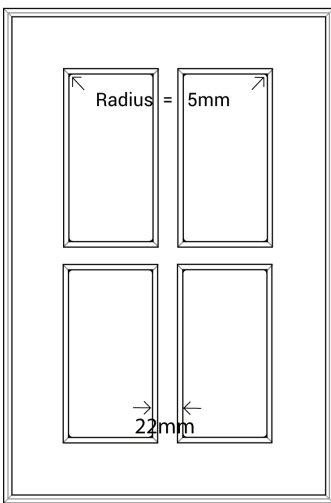

Frame Only Door

Door

Min H = 158mm Min W = 158mm

Tall Door

Tall Door with Toe

Lattice Door

4, 6, 8 or 10 lites

Edge Profile

Max door H = 2400mm  
Min H with rail = 500mm  
Compulsory rail over 1550mm

Glass Door Profile

Drawer Bank

Min H = 102mm

Individual Drawers

Min H = 158mm

Split Rail Drawers

Min H = 133mm