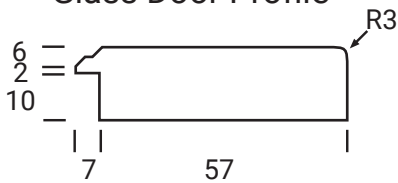

ASHTON

Platinum Series

Frame Only Door

Door
Min H = 158mm Min W = 158mm

Tall Door

Tall Door

Lattice Door
4, 6, 8 or 10 lites

Edge Profile

Max door H = 2400mm
Min H with rail = 500mm
Compulsory rail over 1550mm

Glass Door Profile

Drawer Bank
Min H = 102mm

Individual Drawers
Min H = 158mm

Split Rail Drawers
Min H = 133mm

Not available in Gloss