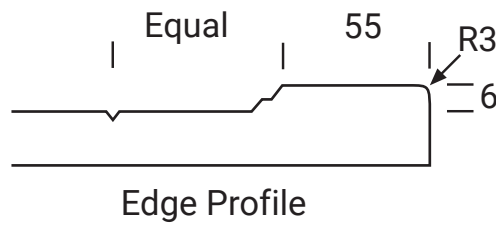

ASHTON

Platinum Series

Frame Only Door

Door
Min H = 158mm Min W = 158mm

Tall Door

Tall Door

Lattice Door
4, 6, 8 or 10 lites

Edge Profile

Max door H = 2400mm
Min H with rail = 500mm
Compulsory rail over 1550mm

Glass Door Profile

Drawer Bank
Min H = 102mm

Individual Drawers
Min H = 158mm

Split Rail Drawers
Min H = 133mm

Not available in Gloss