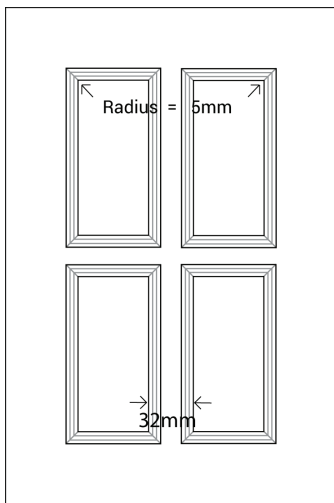

ASHTON

Platinum Series

Frame Only Door

Door
Min H = 158mm Min W = 158mm

Tall Door

Tall Door

Lattice Door
4, 6, 8 or 10 lites

Edge Profile

Max door H = 2400mm
Min H with rail = 500mm
Compulsory rail over 1550mm

Glass Door Profile

Drawer Bank
Min H = 102mm

Individual Drawers
Min H = 158mm

Split Rail Drawers
Min H = 133mm

Not available in Gloss