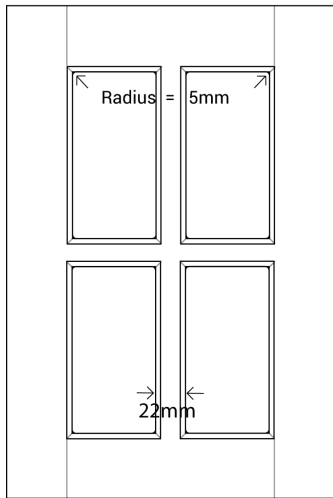

BAINBRIDGE

Platinum Series

Frame Only Door

Door

Min W = 158mm Min H = 158mm

Tall Door

Tall Door

Lattice Door

4, 6, 8 or 10 lites

Edge Profile

Max door H = 2400mm
Min H with rail = 500mm
Compulsory rail over 1550mm

Glass Door Profile

Drawer Bank

Min H = 102mm

Individual Drawers

Min H = 158mm

Split Rail Drawers

Min H = 133mm

Not available in Gloss