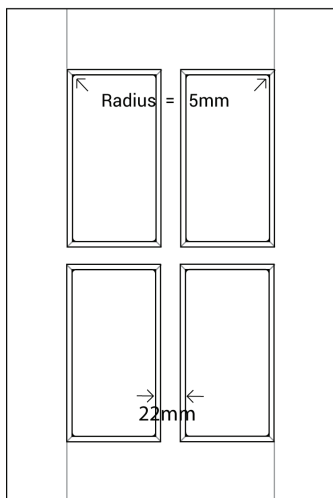

CHATEAU 2-PIECE

Platinum Series

Frame Only Door

Door

Min H = 158mm Min W = 158mm

Tall Door

Tall Door

Lattice Door

4, 6, 8 or 10 lites

Edge Profile

Max door H = 2400mm
Min H with rail = 500mm

Glass Door Profile

Individual Drawers

Min H = 158mm

Split Rail Drawers

Min H = 133mm