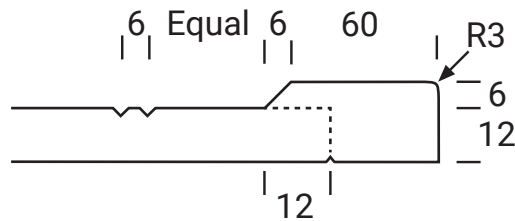

CHATEAU 2-PIECE

Platinum Series

Frame Only Door

Door

Min H = 158mm Min W = 158mm

Tall Door

Tall Door

Lattice Door

4, 6, 8 or 10 lites

Edge Profile

Max door H = 2400mm
Min H with rail = 500mm

Glass Door Profile

Individual Drawers

Min H = 158mm

Split Rail Drawers

Min H = 133mm