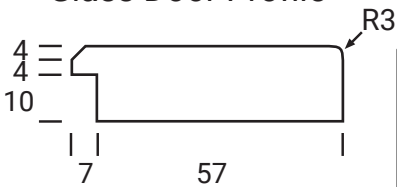

DERWENT

Platinum Series

Frame Only Door

Door
Min H = 158mm Min W = 158mm

Edge Profile

Tall Door

Tall Door

Max door H = 2400mm
Min H with rail = 500mm
Compulsory rail over 1550mm

Lattice Door
4, 6, 8 or 10 lites

Glass Door Profile

Drawer Bank
Min H = 102mm

Individual Drawers
Min H = 158mm

Split Rail Drawers
Min H = 133mm

Not available in Gloss