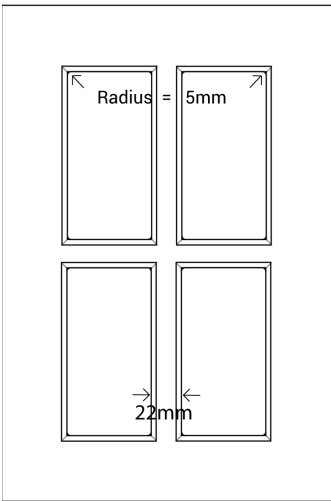

DERWENT

Platinum Series

Frame Only Door

Door
Min H = 158mm Min W = 158mm

Edge Profile

Tall Door

Tall Door

Max door H = 2400mm
Min H with rail = 500mm
Compulsory rail over 1550mm

Lattice Door
4, 6, 8 or 10 lites

Glass Door Profile

Drawer Bank
Min H = 102mm

Individual Drawers
Min H = 158mm

Split Rail Drawers
Min H = 133mm

Not available in Gloss