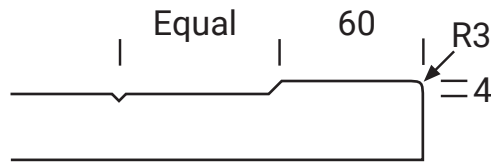

DERWENT

Platinum Series

Frame Only Door

Door
Min H = 158mm Min W = 158mm

Edge Profile

Tall Door

Tall Door

Max door H = 2400mm
Min H with rail = 500mm
Compulsory rail over 1550mm

Lattice Door
4, 6, 8 or 10 lites

Glass Door Profile

Drawer Bank
Min H = 102mm

Individual Drawers
Min H = 158mm

Split Rail Drawers
Min H = 133mm

Not available in Gloss