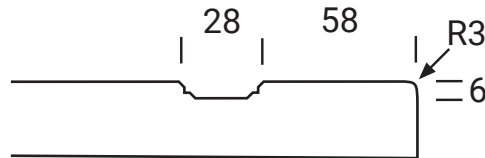

ELLERGILL

Gold Series

Frame Only Door

Door
Min H = 190mm Min W = 190mm

Tall Door

Tall Door

Lattice Door
4, 6, 8 or 10 lites

Edge Profile

Max door H = 2400mm
Min H with rail = 500mm

Glass Door Profile

Drawer Bank
Min H = 100mm

Individual Drawers
Min H = 190mm

Split Rail Drawers
Min H = 160mm

Not available in Gloss