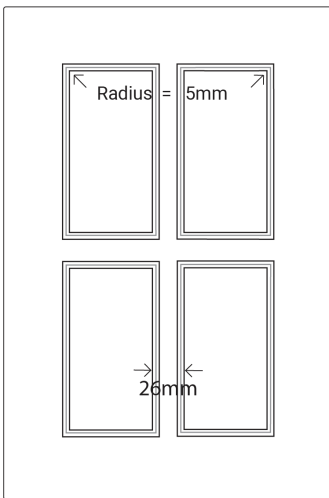

ELLERGILL

Gold Series

Frame Only Door

Door
Min H = 190mm Min W = 190mm

Tall Door

Tall Door

Lattice Door
4, 6, 8 or 10 lites

Edge Profile

Max door H = 2400mm
Min H with rail = 500mm

Glass Door Profile

Drawer Bank
Min H = 100mm

Individual Drawers
Min H = 190mm

Split Rail Drawers
Min H = 160mm

Not available in Gloss