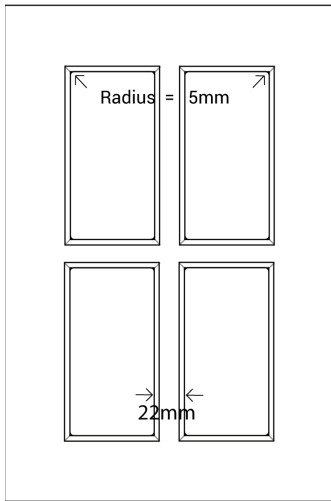

KENDAL ARCH

Platinum Series

Frame Only Door

Door
Min W = 227mm Min H = 158mm

Tall Door

Tall Door

Lattice Door
4, 6, 8 or 10 lites

Edge Profile

Max door H = 2400mm
Min H with rail = 500mm
Compulsory rail over 1550mm

Glass Door Profile

Drawer Bank
Min H = 163mm

Individual Drawers
Min H = 227mm

Split Rail Drawers
Min H = 194mm

Not available in Gloss