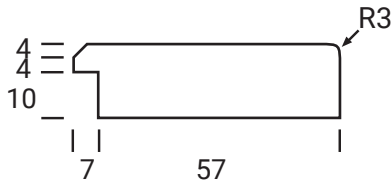

KENDAL ARCH

Platinum Series

Frame Only Door

Door
Min W = 227mm Min H = 158mm

Tall Door

Tall Door

Lattice Door
4, 6, 8 or 10 lites

Edge Profile

Max door H = 2400mm
Min H with rail = 500mm
Compulsory rail over 1550mm

Glass Door Profile

Drawer Bank
Min H = 163mm

Individual Drawers
Min H = 227mm

Split Rail Drawers
Min H = 194mm

Not available in Gloss