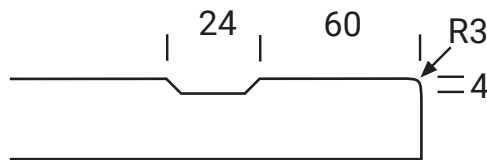

LOCKHOLM

Gold Series

Frame Only Door

Door
Min H = 190mm Min W = 190mm

Tall Door

Tall Door

Lattice Door
4, 6, 8 or 10 lites

Edge Profile

Max door H = 2400mm
Min H with rail = 500mm

Glass Door Profile

Drawer Bank
Min H = 100mm

Individual Drawers
Min H = 190mm

Split Rail Drawers
Min H = 160mm

Not available in Gloss