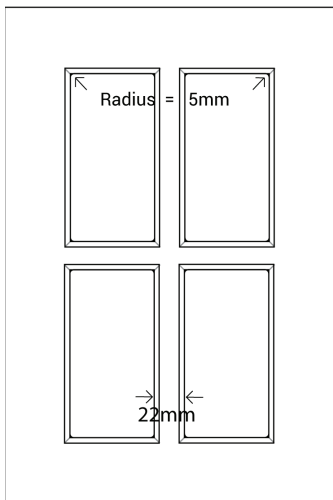

LOCKHOLM

Gold Series

Frame Only Door

Door
Min H = 190mm Min W = 190mm

Tall Door

Tall Door

Lattice Door
4, 6, 8 or 10 lites

Edge Profile

Max door H = 2400mm
Min H with rail = 500mm

Glass Door Profile

Drawer Bank
Min H = 100mm

Individual Drawers
Min H = 190mm

Split Rail Drawers
Min H = 160mm

Not available in Gloss