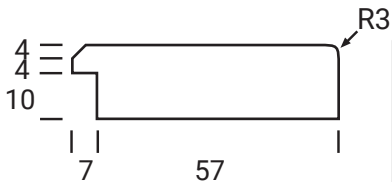

LOCKHOLM

Gold Series

Frame Only Door

Door
Min H = 190mm Min W = 190mm

Tall Door

Tall Door

Lattice Door
4, 6, 8 or 10 lites

Edge Profile

Max door H = 2400mm
Min H with rail = 500mm

Glass Door Profile

Drawer Bank
Min H = 100mm

Individual Drawers
Min H = 190mm

Split Rail Drawers
Min H = 160mm

Not available in Gloss