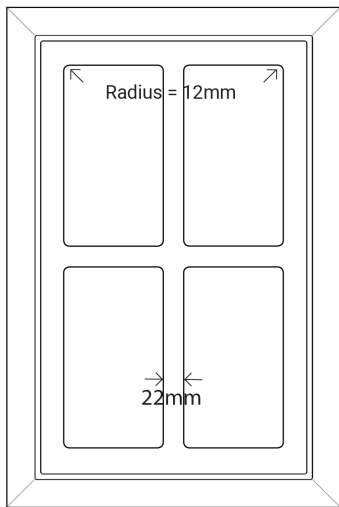

MAIDSTONE

Silver Series

Frame Only Door

Door

Min H = 120mm Min W = 120mm

Tall Door

Max door H = 2400mm

Lattice Door

4, 6, 8 or 10 lites

Edge Profile

Glass Door Profile

Drawer Bank

Min H = 100mm

Individual Drawers

Min H = 120mm

Not available in Gloss