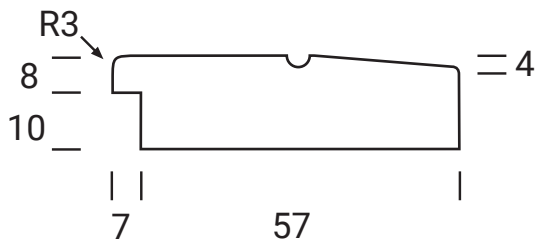

MAIDSTONE

Silver Series

Frame Only Door

Door

Min H = 120mm Min W = 120mm

Tall Door

Max door H = 2400mm

Lattice Door

4, 6, 8 or 10 lites

Edge Profile

Glass Door Profile

Drawer Bank

Min H = 100mm

Individual Drawers

Min H = 120mm

Not available in Gloss