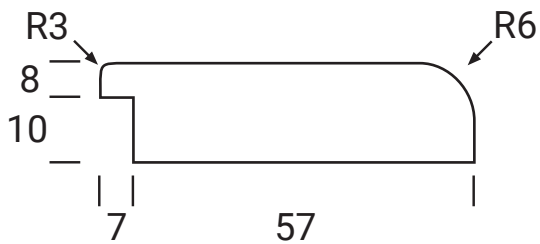

MILLBURN

Bronze Series

Frame Only Door

Door

Min H = 50mm Min W = 50mm

Tall Door

Max door H = 2400mm

Lattice Door

4, 6, 8 or 10 lites

Edge Profile

Glass Door Profile

Drawer Bank

Min H = 50mm

Individual Drawers

Min H = 50mm