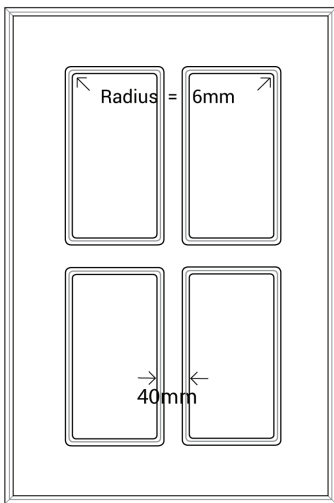

# RAVENSTONE ARCH

Gold Series

Frame Only Door

Door  
Min H = 190mm Min W = 190mm

Tall Door

Rail Optional

Tall Door

Rail Optional

↑  
a  
↓  
b  
↓

Max door H = 2400mm  
Min H with rail = 500mm

Lattice Door  
4, 6, 8 or 10 lites

Edge Profile

Glass Door Profile

Drawer Bank  
Min H = 100mm

Individual Drawers  
Min H = 190mm

Split Rail Drawers  
Min H = 160mm