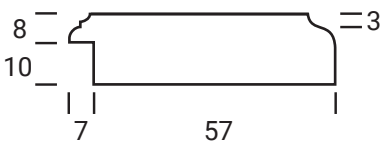

# RAVENSTONE ARCH

Gold Series

Frame Only Door

Door  
Min H = 190mm Min W = 190mm

Tall Door

Rail Optional

Tall Door

Rail Optional

↑  
a  
↓  
b  
↓

Max door H = 2400mm  
Min H with rail = 500mm

Lattice Door  
4, 6, 8 or 10 lites

Edge Profile

Glass Door Profile

Drawer Bank  
Min H = 100mm

Individual Drawers  
Min H = 190mm

Split Rail Drawers  
Min H = 160mm