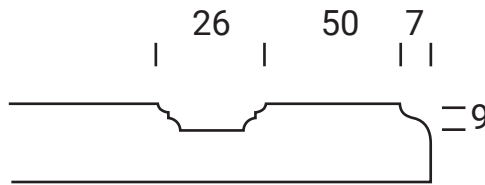

# RAVENSTONE ARCH

Gold Series

Frame Only Door

Door  
Min H = 190mm Min W = 190mm

Tall Door

Rail Optional

Tall Door

Rail Optional

↑  
a  
↓  
b  
↓

Max door H = 2400mm  
Min H with rail = 500mm

Lattice Door  
4, 6, 8 or 10 lites

Edge Profile

Glass Door Profile

Drawer Bank  
Min H = 100mm

Individual Drawers  
Min H = 190mm

Split Rail Drawers  
Min H = 160mm