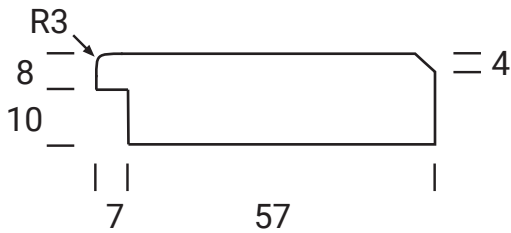

# ROCKVILLE

Bronze Series

Frame Only Door

Door  
Min H = 50mm Min W = 50mm

Tall Door

Max door H = 2400mm

Lattice Door  
4, 6, 8 or 10 lites

Edge Profile

Glass Door Profile

Drawer Bank  
Min H = 50mm

Individual Drawers  
Min H = 50mm