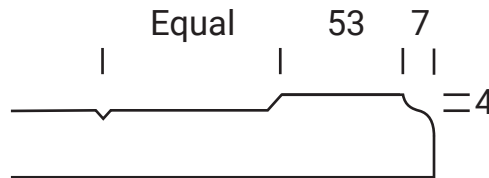

SUTTON

Platinum Series

Frame Only Door

Door
Min W = 158mm Min H = 158mm

Tall Door

Tall Door

Lattice Door
4, 6, 8 or 10 lites

Edge Profile

Max door H = 2400mm
Min H with rail = 500mm
Compulsory rail over 1550mm

Glass Door Profile

Drawer Bank
Min H = 102mm

Individual Drawers
Min H = 158mm

Split Rail Drawers
Min H = 133mm

Not available in Gloss