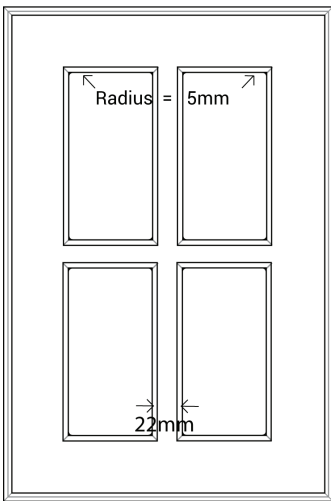

SUTTON

Platinum Series

Frame Only Door

Door
Min W = 158mm Min H = 158mm

Tall Door

Tall Door

Lattice Door
4, 6, 8 or 10 lites

Edge Profile

Max door H = 2400mm
Min H with rail = 500mm
Compulsory rail over 1550mm

Glass Door Profile

Drawer Bank
Min H = 102mm

Individual Drawers
Min H = 158mm

Split Rail Drawers
Min H = 133mm

Not available in Gloss