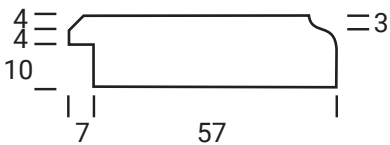

SUTTON

Platinum Series

Frame Only Door

Door
Min W = 158mm Min H = 158mm

Tall Door

Tall Door

Lattice Door
4, 6, 8 or 10 lites

Edge Profile

Max door H = 2400mm
Min H with rail = 500mm
Compulsory rail over 1550mm

Glass Door Profile

Drawer Bank
Min H = 102mm

Individual Drawers
Min H = 158mm

Split Rail Drawers
Min H = 133mm

Not available in Gloss