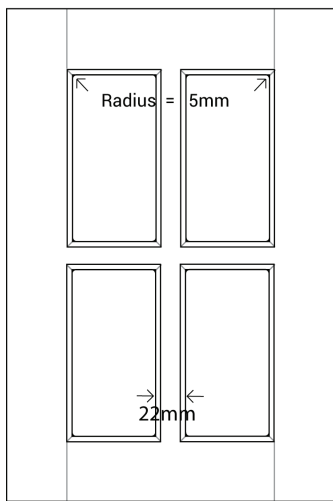

TUDOR

Platinum Series

Frame Only Door

Door
Min W = 158mm Min H = 158mm

Tall Door

Tall Door

Lattice Door
4, 6, 8 or 10 lites

Edge Profile

Max door H = 2400mm
Min H with rail = 500mm
Compulsory rail over 1550mm

Glass Door Profile

Drawer Bank
Min H = 102mm

Individual Drawers
Min H = 158mm

Split Rail Drawers
Min H = 133mm

Not available in Gloss