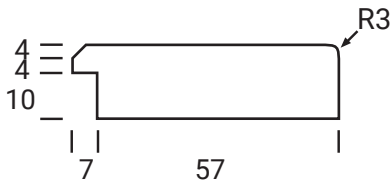

TUDOR

Platinum Series

Frame Only Door

Door
Min W = 158mm Min H = 158mm

Tall Door

Tall Door

Lattice Door
4, 6, 8 or 10 lites

Edge Profile

Max door H = 2400mm
Min H with rail = 500mm
Compulsory rail over 1550mm

Glass Door Profile

Drawer Bank
Min H = 102mm

Individual Drawers
Min H = 158mm

Split Rail Drawers
Min H = 133mm

Not available in Gloss