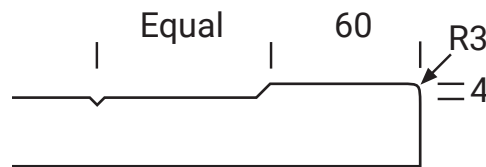

TUDOR

Platinum Series

Frame Only Door

Door
Min W = 158mm Min H = 158mm

Tall Door

Tall Door

Lattice Door
4, 6, 8 or 10 lites

Edge Profile

Max door H = 2400mm
Min H with rail = 500mm
Compulsory rail over 1550mm

Glass Door Profile

Drawer Bank
Min H = 102mm

Individual Drawers
Min H = 158mm

Split Rail Drawers
Min H = 133mm

Not available in Gloss