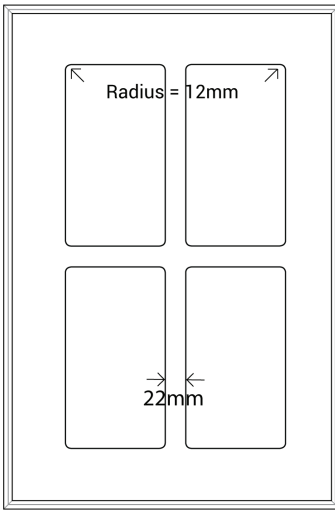

WAKEFIELD

Silver Series

Frame Only Door

Door
Min H = 150mm Min W = 150mm

Tall Door

Tall Door

Lattice Door
4, 6, 8 or 10 lites

Edge Profile

Max door H = 2400mm
Min H with rail = 500mm

Glass Door Profile

Drawer Bank
Min H = 100mm

Individual Drawers
Min H = 150mm

Split Rail Drawers
Min H = 120mm

Not available in Gloss