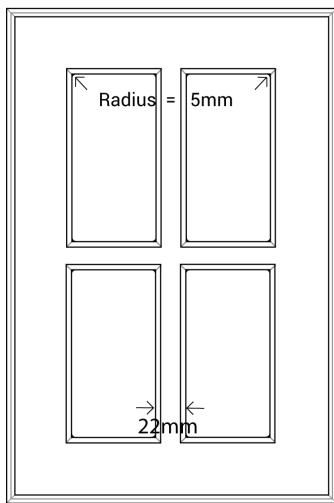

Frame Only Door

Door

Min H = 158mm Min W = 158mm

Tall Door

Tall Door with Toe

Lattice Door

4, 6, 8 or 10 lites

Edge Profile

Max door H = 2400mm  
Min H with rail = 500mm  
Compulsory rail over 1550mm

Glass Door Profile

Drawer Bank

Min H = 102mm

Individual Drawers

Min H = 158mm

Split Rail Drawers

Min H = 133mm