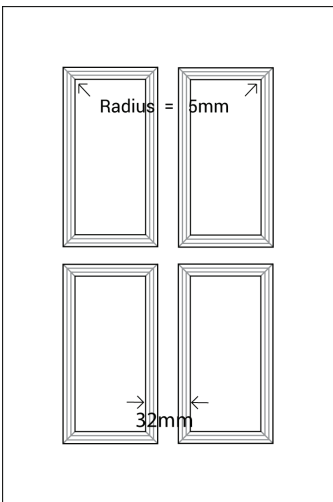

ASHTON

Platinum Series

Frame Only Door

Door

Min H = 158mm Min W = 158mm

Tall Door

Tall Door with Toe

Lattice Door

4, 6, 8 or 10 lites

Edge Profile

Max door H = 2400mm
Min H with rail = 500mm
Compulsory rail over 1550mm

Glass Door Profile

Drawer Bank

Min H = 102mm

Individual Drawers

Min H = 158mm

Split Rail Drawers

Min H = 133mm

Not available in Gloss