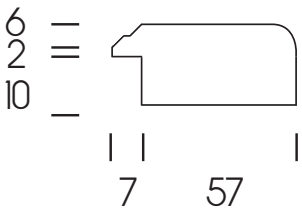

ASHTON

Platinum Series

Frame Only Door

Door

Min H = 158mm Min W = 158mm

Tall Door

Tall Door with Toe

Lattice Door

4, 6, 8 or 10 lites

Edge Profile

Max door H = 2400mm
Min H with rail = 500mm
Compulsory rail over 1550mm

Glass Door Profile

Drawer Bank

Min H = 102mm

Individual Drawers

Min H = 158mm

Split Rail Drawers

Min H = 133mm

Not available in Gloss