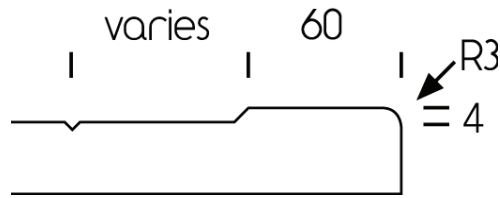

DERWENT ARCH

Platinum Series

Frame Only Door

Door
Min H = 227mm Min W = 158mm

Tall Door

Tall Door with Toe

Lattice Door
4, 6, 8 or 10 lites

Edge Profile

Max door H = 2400mm
Min H with rail = 500mm
Compulsory rail over
1550mm

Glass Door Profile

Drawer Bank
Min H = 163mm

Individual Drawers
Min H = 227mm

Split Rail Drawers
Min H = 194mm

Not available in Gloss