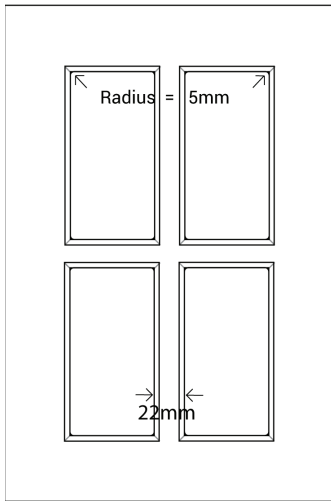

DERWENT ARCH

Platinum Series

Frame Only Door

Door
Min H = 227mm Min W = 158mm

Tall Door

Tall Door with Toe

Lattice Door
4, 6, 8 or 10 lites

Edge Profile

Max door H = 2400mm
Min H with rail = 500mm
Compulsory rail over
1550mm

Glass Door Profile

Drawer Bank
Min H = 163mm

Individual Drawers
Min H = 227mm

Split Rail Drawers
Min H = 194mm

Not available in Gloss