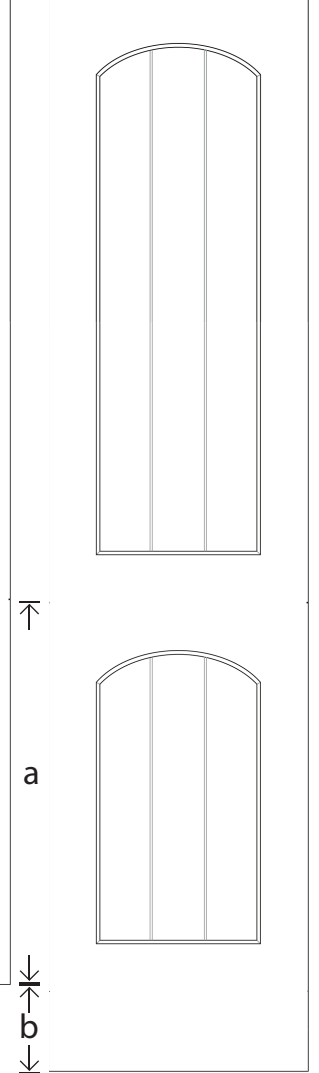

DERWENT ARCH

Platinum Series

Frame Only Door

Door
Min H = 227mm Min W = 158mm

Tall Door

Tall Door with Toe

Lattice Door
4, 6, 8 or 10 lites

Edge Profile

Max door H = 2400mm
Min H with rail = 500mm
Compulsory rail over
1550mm

Glass Door Profile

Drawer Bank
Min H = 163mm

Individual Drawers
Min H = 227mm

Split Rail Drawers
Min H = 194mm

Not available in Gloss