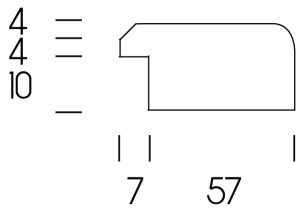

DERWENT ARCH

Platinum Series

Frame Only Door

Door
Min H = 227mm Min W = 158mm

Tall Door

Tall Door with Toe

Lattice Door
4, 6, 8 or 10 lites

Edge Profile

Max door H = 2400mm
Min H with rail = 500mm
Compulsory rail over
1550mm

Glass Door Profile

Drawer Bank
Min H = 163mm

Individual Drawers
Min H = 227mm

Split Rail Drawers
Min H = 194mm

Not available in Gloss